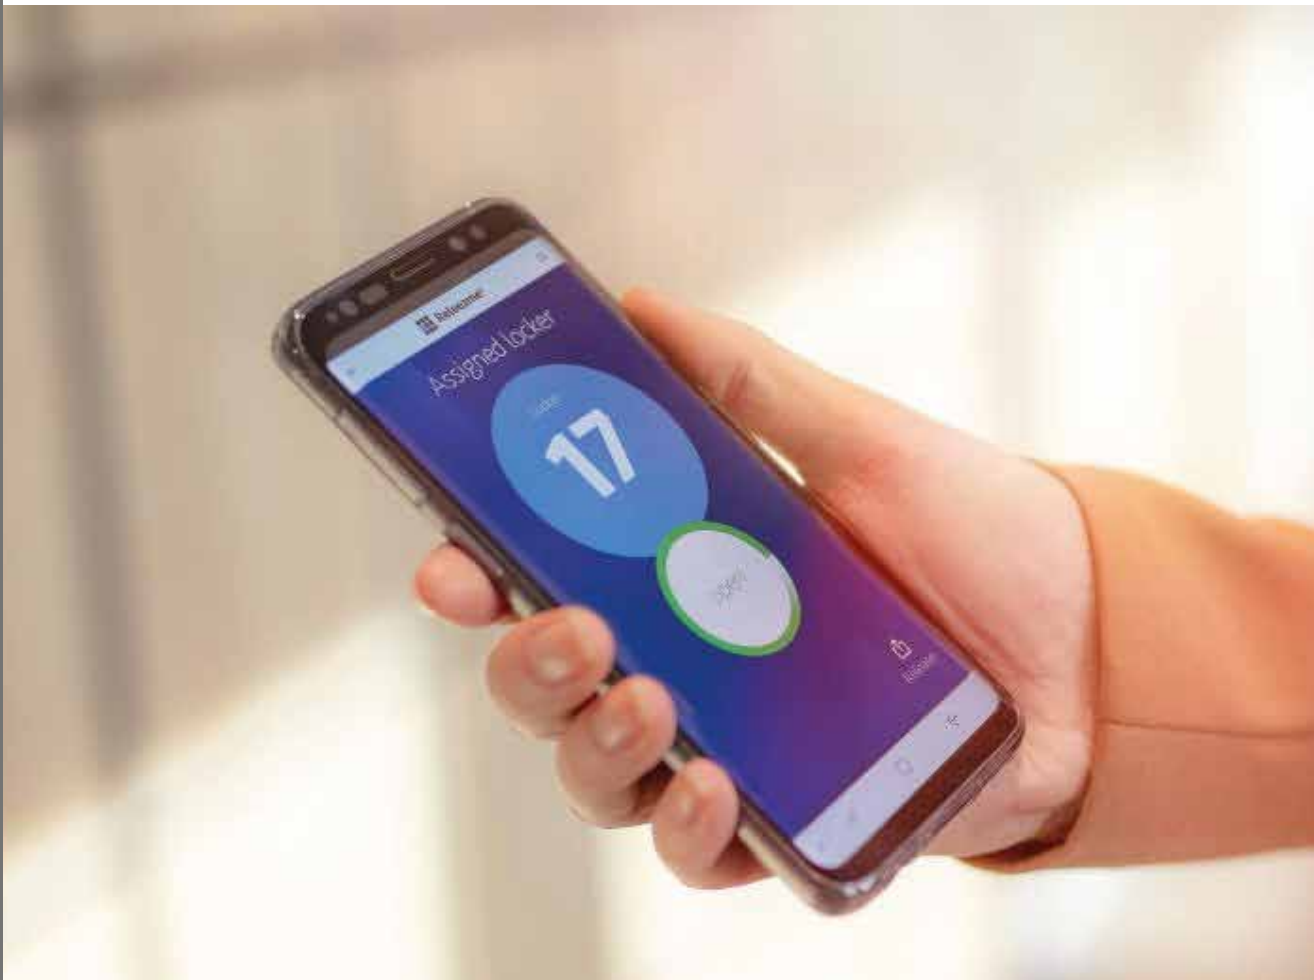

Easy Management - Integrate Simplicity with other systems, set up business rules and send automated notifications with our software.

Simply Tap - Simply touch an access card to either the control panel or the lock on an available locker to open.